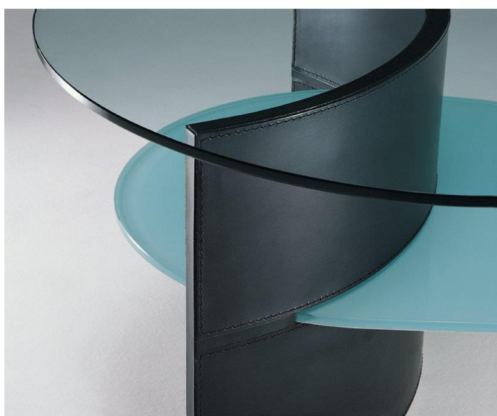

Monterey | Design by Antonio Larosa

Piani: cristallo trasparente (superiore), cristallo acidato (inferiore)

Struttura: metallo verniciato a forno/ cromo lucido, legno rivestito cuoio/laccato

Shelves: transparent crystal (top), etched crystal (lower)

Structure: metallic oven painted / polished chrome, wood covered leather or painted

CARATTERISTICHE | FEATURE