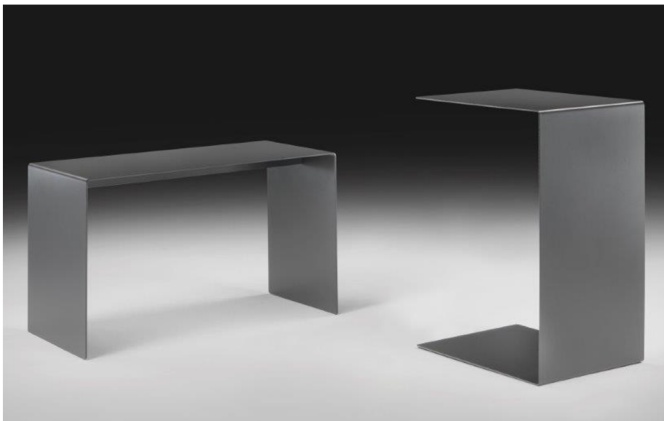

Detroit | Design by Studio interno Michieli

Struttura: metallo verniciato a forno
D 45 - D 55 - D 65
metallo verniciato a forno e piano in pelle
D 110

Structure: metal oven painted
D 45 - D 55 - D 65
metal oven painted, leather shelves
D 110