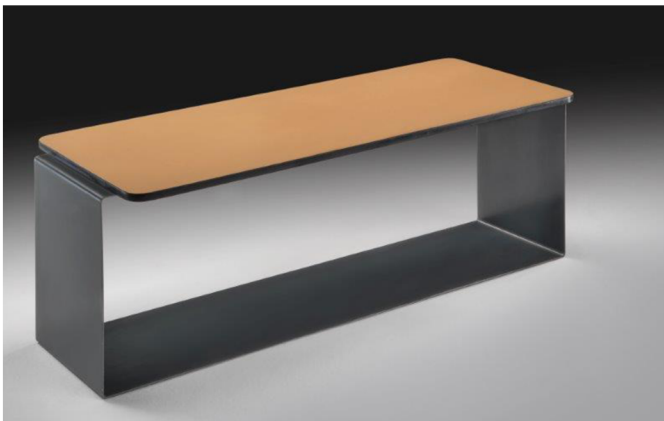

Detroit | Design by Studio interno Michieli

Struttura: metallo verniciato a forno
D 45 - D 55 - D 65
metallo verniciato a forno e piano in pelle
D 110

Structure: metal oven painted
D 45 - D 55 - D 65
metal oven painted, leather shelves
D 110