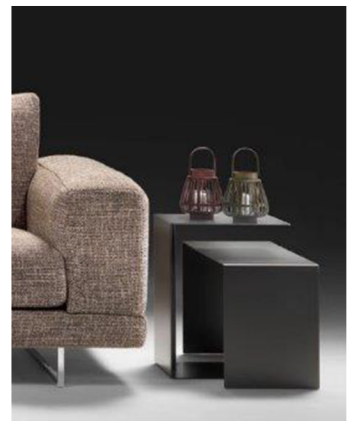

Detroit | Design by Studio interno Michieli

Struttura: metallo verniciato a forno
D 45 - D 55 - D 65
metallo verniciato a forno e piano in pelle
D 110

Structure: metal oven painted
D 45 - D 55 - D 65
metal oven painted, leather shelves
D 110