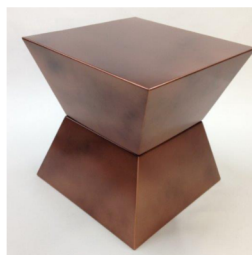

Satellite Collection | Design by Antonio Larosa

Struttura: acciaio inox, lamiera verniciata a forno

Structure: stainless steel, oven painted sheet

CARATTERISTICHE | FEATURE