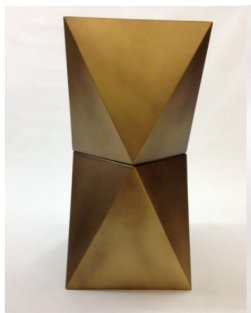

Satellite Collection | Design by Antonio Larosa

Struttura: acciaio inox, lamiera verniciata a forno

Structure: stainless steel, oven painted sheet

CARATTERISTICHE | FEATURE