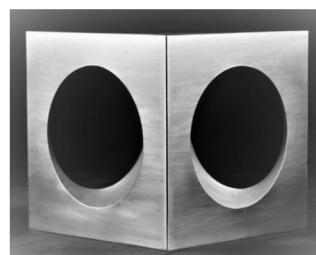

Satellite Collection | Design by Antonio Larosa

Struttura: acciaio inox, lamiera verniciata a forno

Structure: stainless steel, oven painted sheet

CARATTERISTICHE | FEATURE