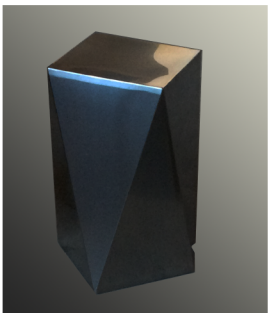

Satellite Collection | Design by Antonio Larosa

Struttura: acciaio inox, lamiera verniciata a forno

Structure: stainless steel, oven painted sheet

CARATTERISTICHE | FEATURE