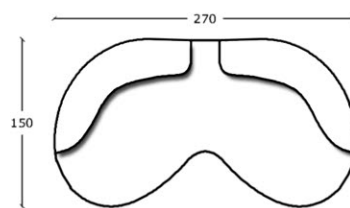

**Structure:** solid fir wood and plywood

**Base:** black painted wood

**Notes:** Not removable upholstery. Customized available.

CARATTERISTICHE | FEATURE

**divani**  
H - L - P  
27,6" - 70,9" - 45,3"

H - L - P  
27,6" - 86,6" - 45,3"

H - L - P  
27,6" - 90,5" - 59"

H - L - P  
27,6" - 106,3" - 59"

H - L - P  
27,6" - 114,2" - 59"

H - L - P  
27,6" - 118" - 45,3"

∅ 85cm

**poltrona e pouff**

∅ 33,5"

**cuscini**  
L - P  
23,6" - 23,6"  
27,5" - 27,5"