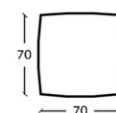

**Structure:** solid fir wood and plywood

**Base:** black painted wood

**Notes:** Not removable upholstery. Customized available.

CARATTERISTICHE | FEATURE

**divani**  
H - L - P  
27,6" - 70,9" - 45,3"

H - L - P  
27,6" - 86,6" - 45,3"

H - L - P  
27,6" - 90,5" - 59"

H - L - P  
27,6" - 106,3" - 59"

H - L - P  
27,6" - 114,2" - 59"

H - L - P  
27,6" - 118" - 45,3"

∅ 85cm

**poltrona e pouff**

∅ 33,5"

**cuscini**  
L - P  
23,6" - 23,6"  
27,5" - 27,5"