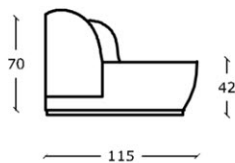

**Piedi:** legno verniciato nero

**Note:** Non sfoderabile. Anche su misura

**Upholstery:** leather, faux leather, fabric or microfibres

**Padding:** non-deformable foam of different densities covered with heat-sealed fiber

**Structure:** solid fir wood and plywood

**Base:** black painted wood

**Notes:** Not removable upholstery. Customized available.

CARATTERISTICHE | FEATURE

**divani**  
H - L - P  
27,6" - 70,9" - 45,3"

H - L - P  
27,6" - 86,6" - 45,3"

H - L - P  
27,6" - 90,5" - 59"

H - L - P  
27,6" - 106,3" - 59"

H - L - P  
27,6" - 114,2" - 59"

H - L - P  
27,6" - 118" - 45,3"

∅ 85cm

**poltrona e pouff**

∅ 33,5"

**cuscini**  
L - P  
23,6" - 23,6"  
27,5" - 27,5"