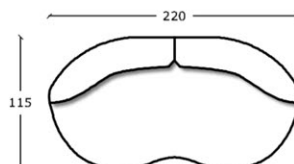

**Structure:** solid fir wood and plywood

**Base:** black painted wood

**Notes:** Not removable upholstery. Customized available.

CARATTERISTICHE | FEATURE

**divani**  
H - L - P  
27,6" - 70,9" - 45,3"

H - L - P  
27,6" - 86,6" - 45,3"

H - L - P  
27,6" - 90,5" - 59"

H - L - P  
27,6" - 106,3" - 59"

H - L - P  
27,6" - 114,2" - 59"

H - L - P  
27,6" - 118" - 45,3"

∅ 85cm

**poltrona e pouff**

∅ 33,5"

**cuscini**  
L - P  
23,6" - 23,6"  
27,5" - 27,5"