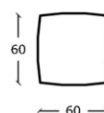

**Structure:** solid fir wood and plywood

**Base:** black painted wood

**Notes:** Not removable upholstery. Customized available.

CARATTERISTICHE | FEATURE

**divani**  
H - L - P  
27,6" - 70,9" - 45,3"

H - L - P  
27,6" - 86,6" - 45,3"

H - L - P  
27,6" - 90,5" - 59"

H - L - P  
27,6" - 106,3" - 59"

H - L - P  
27,6" - 114,2" - 59"

H - L - P  
27,6" - 118" - 45,3"

∅ 85cm

**poltrona e pouff**

∅ 33,5"

**cuscini**  
L - P  
23,6" - 23,6"  
27,5" - 27,5"