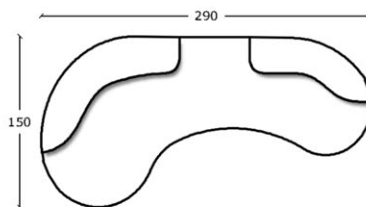

**Structure:** solid fir wood and plywood

**Base:** black painted wood

**Notes:** Not removable upholstery. Customized available.

CARATTERISTICHE | FEATURE

**divani**  
H - L - P  
27,6" - 70,9" - 45,3"

H - L - P  
27,6" - 86,6" - 45,3"

H - L - P  
27,6" - 90,5" - 59"

H - L - P  
27,6" - 106,3" - 59"

H - L - P  
27,6" - 114,2" - 59"

H - L - P  
27,6" - 118" - 45,3"

∅ 85cm

**poltrona e pouff**

∅ 33,5"

**cuscini**  
L - P  
23,6" - 23,6"  
27,5" - 27,5"