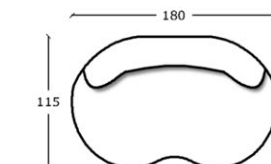

**Piedi:** legno verniciato nero

**Note:** Non sfoderabile. Anche su misura

**Upholstery:** leather, faux leather, fabric or microfibres

**Padding:** non-deformable foam of different densities covered with heat-sealed fiber

**Structure:** solid fir wood and plywood

**Base:** black painted wood

**Notes:** Not removable upholstery. Customized available.

CARATTERISTICHE | FEATURE

**divani**  
H - L - P  
27,6" - 70,9" - 45,3"

H - L - P  
27,6" - 86,6" - 45,3"

H - L - P  
27,6" - 90,5" - 59"

H - L - P  
27,6" - 106,3" - 59"

H - L - P  
27,6" - 114,2" - 59"

H - L - P  
27,6" - 118" - 45,3"

∅ 85cm

**poltrona e pouff**

∅ 33,5"

**cuscini**  
L - P  
23,6" - 23,6"  
27,5" - 27,5"