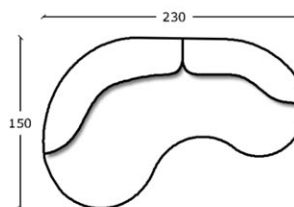

**Structure:** solid fir wood and plywood

**Base:** black painted wood

**Notes:** Not removable upholstery. Customized available.

CARATTERISTICHE | FEATURE

**divani**  
H - L - P  
27,6" - 70,9" - 45,3"

H - L - P  
27,6" - 86,6" - 45,3"

H - L - P  
27,6" - 90,5" - 59"

H - L - P  
27,6" - 106,3" - 59"

H - L - P  
27,6" - 114,2" - 59"

H - L - P  
27,6" - 118" - 45,3"

∅ 85cm

**poltrona e pouff**

∅ 33,5"

**cuscini**  
L - P  
23,6" - 23,6"  
27,5" - 27,5"