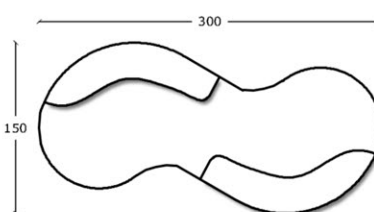

**Structure:** solid fir wood and plywood

**Base:** black painted wood

**Notes:** Not removable upholstery. Customized available.

CARATTERISTICHE | FEATURE

**divani**  
H - L - P  
27,6" - 70,9" - 45,3"

H - L - P  
27,6" - 86,6" - 45,3"

H - L - P  
27,6" - 90,5" - 59"

H - L - P  
27,6" - 106,3" - 59"

H - L - P  
27,6" - 114,2" - 59"

H - L - P  
27,6" - 118" - 45,3"

∅ 85cm

**poltrona e pouff**

∅ 33,5"

**cuscini**  
L - P  
23,6" - 23,6"  
27,5" - 27,5"