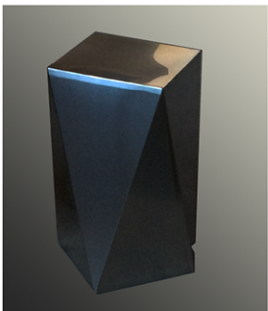

Satellite Collection | Design by Antonio Larosa

**Struttura:** acciaio inox, lamiera verniciata a forno

**Structure:** stainless steel, oven painted sheet

CARATTERISTICHE | FEATURE