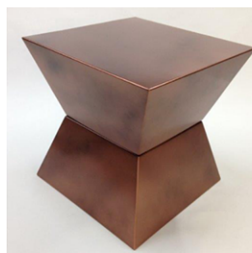

Satellite Collection | Design by Antonio Larosa

**Struttura:** acciaio inox, lamiera verniciata a forno

**Structure:** stainless steel, oven painted sheet

CARATTERISTICHE | FEATURE