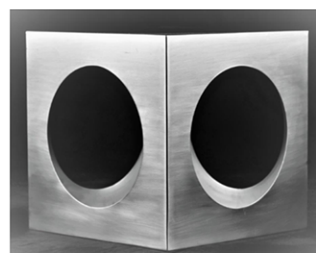

Satellite Collection | Design by Antonio Larosa

**Struttura:** acciaio inox, lamiera verniciata a forno

**Structure:** stainless steel, oven painted sheet

CARATTERISTICHE | FEATURE