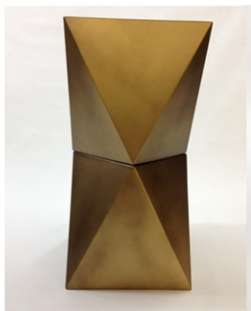

Satellite Collection | Design by Antonio Larosa

**Struttura:** acciaio inox, lamiera verniciata a forno

**Structure:** stainless steel, oven painted sheet

CARATTERISTICHE | FEATURE