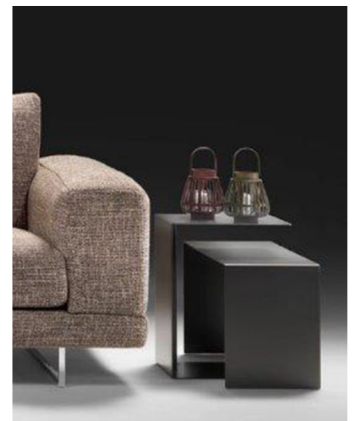

**Detroit** | Design by Studio interno Michieli

**Struttura:** metallo verniciato a forno  
D 45 - D 55 - D 65  
metallo verniciato a forno e piano in pelle  
D 110

**Structure:** metal oven painted  
D 45 - D 55 - D 65  
metal oven painted, leather shelves  
D 110