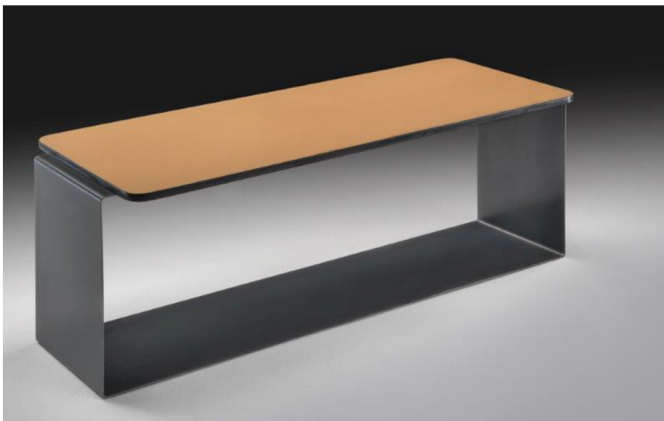

**Detroit** | Design by Studio interno Michieli

**Struttura:** metallo verniciato a forno  
D 45 - D 55 - D 65  
metallo verniciato a forno e piano in pelle  
D 110

**Structure:** metal oven painted  
D 45 - D 55 - D 65  
metal oven painted, leather shelves  
D 110