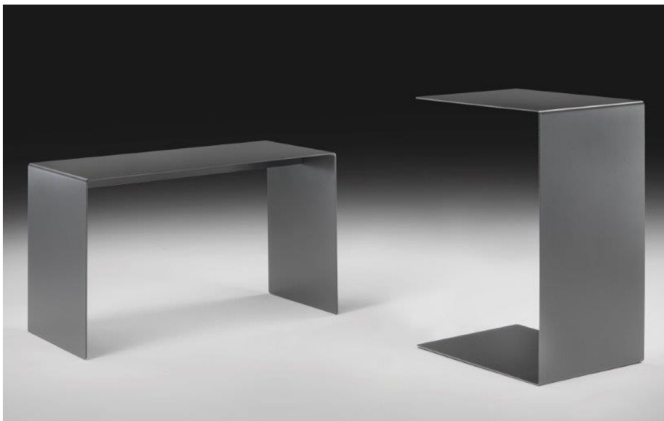

**Detroit** | Design by Studio interno Michieli

**Struttura:** metallo verniciato a forno  
D 45 - D 55 - D 65  
metallo verniciato a forno e piano in pelle  
D 110

**Structure:** metal oven painted  
D 45 - D 55 - D 65  
metal oven painted, leather shelves  
D 110